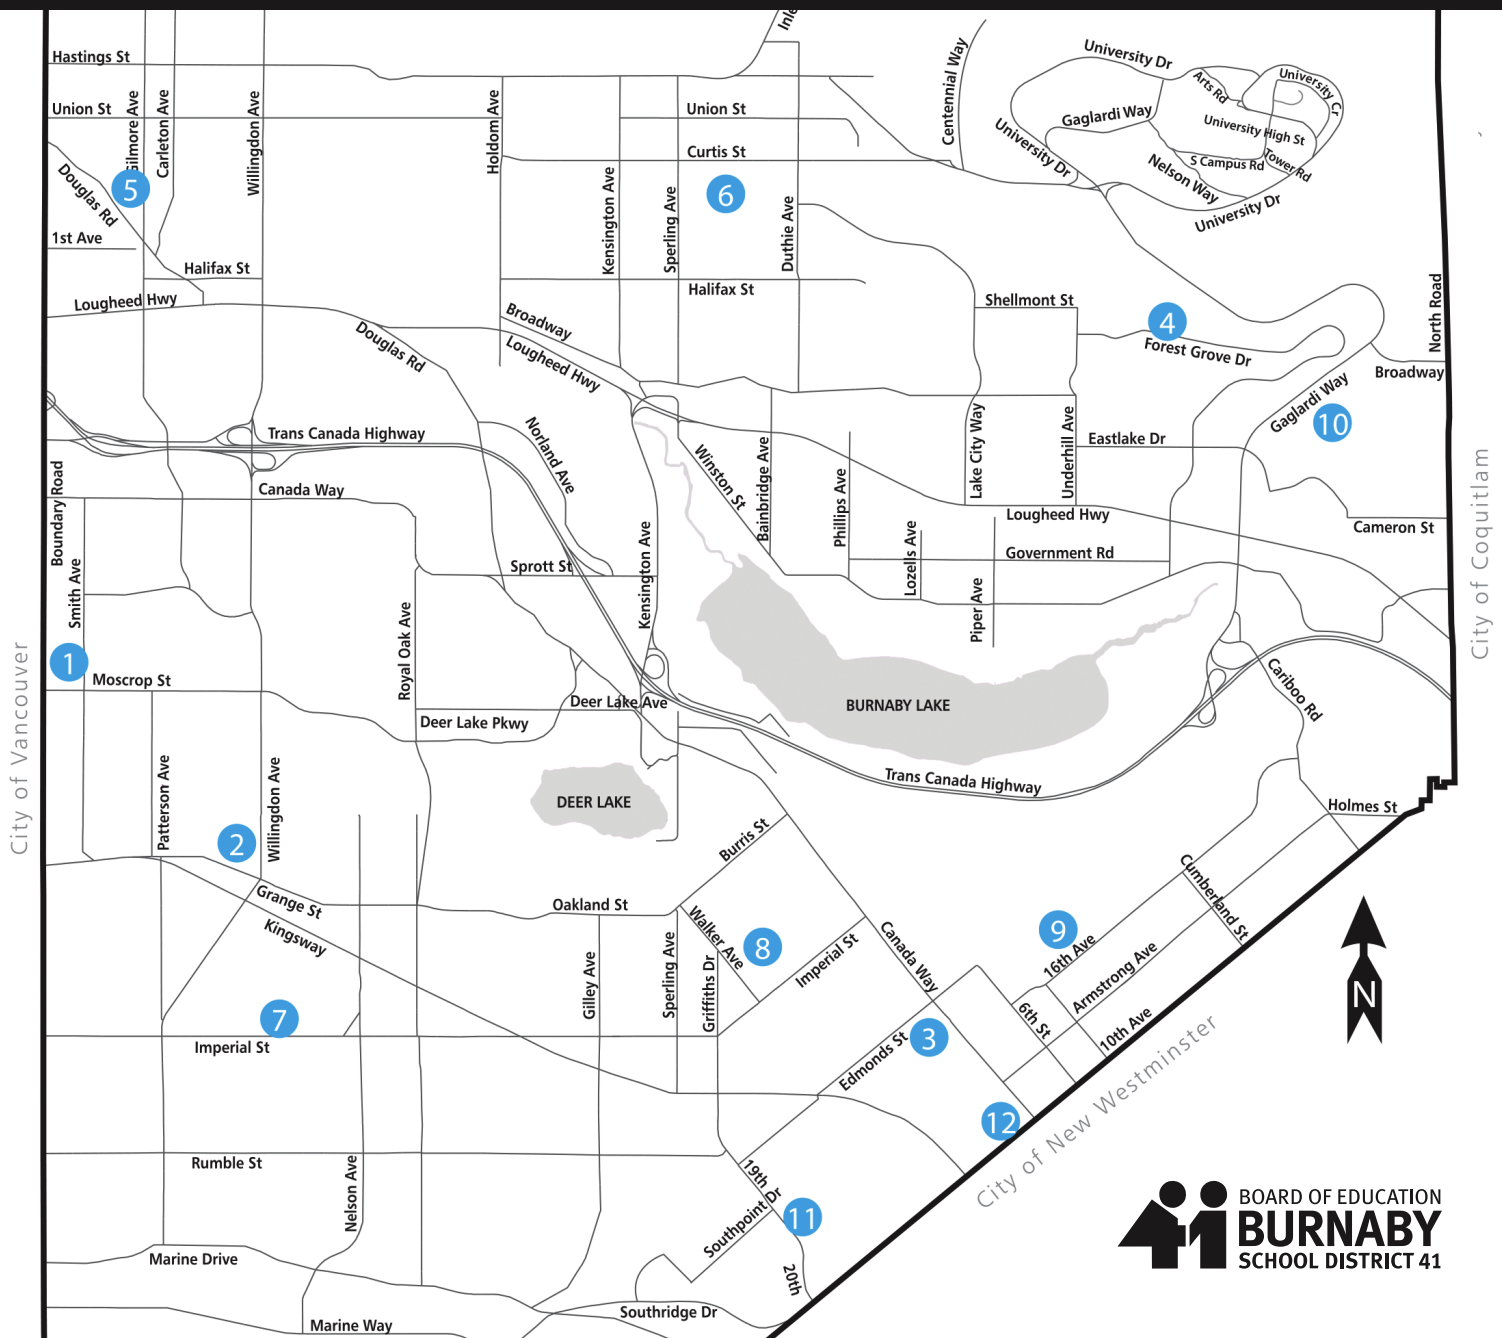

BURNABY'S STRONGSTART BC EARLY LEARNING CENTRES

LOCATIONS

- | | | |
|--|---|--|
| <p>1 Cascade Heights Elementary School
4343 Smith Avenue, Room #4</p> | <p>5 Kitchener Elementary School
1351 S Gilmore Avenue, Room #A2</p> | <p>9 Second Street Community School
7502 2nd Street, Room #112</p> |
| <p>2 Chaffey-Burke Elementary School
4404 Sardis Street, Room #11</p> | <p>6 Lochdale Community School
6990 Aubrey Street, Room #14</p> | <p>10 Stoney Creek Community School
2740 Beaverbrook Cres, Room #105</p> |
| <p>3 Edmonds Community School
7651 18th Avenue, Room #103</p> | <p>7 Maywood Community School
4567 Imperial Street, North Wing</p> | <p>11 Stride Avenue Community School
7014 Stride Avenue, Room #10</p> |
| <p>4 Forest Grove Elementary School
8525 Forest Grove Drive, Room #12</p> | <p>8 Morley Elementary School
7355 Morley Street, Room #26</p> | <p>12 Twelfth Avenue Elementary School
7622 12th Avenue, Childcare Portable</p> |

Morley's Centre is open Monday to Friday from 8:45 - 11:45am. All other locations are open Monday to Friday from 9am - Noon